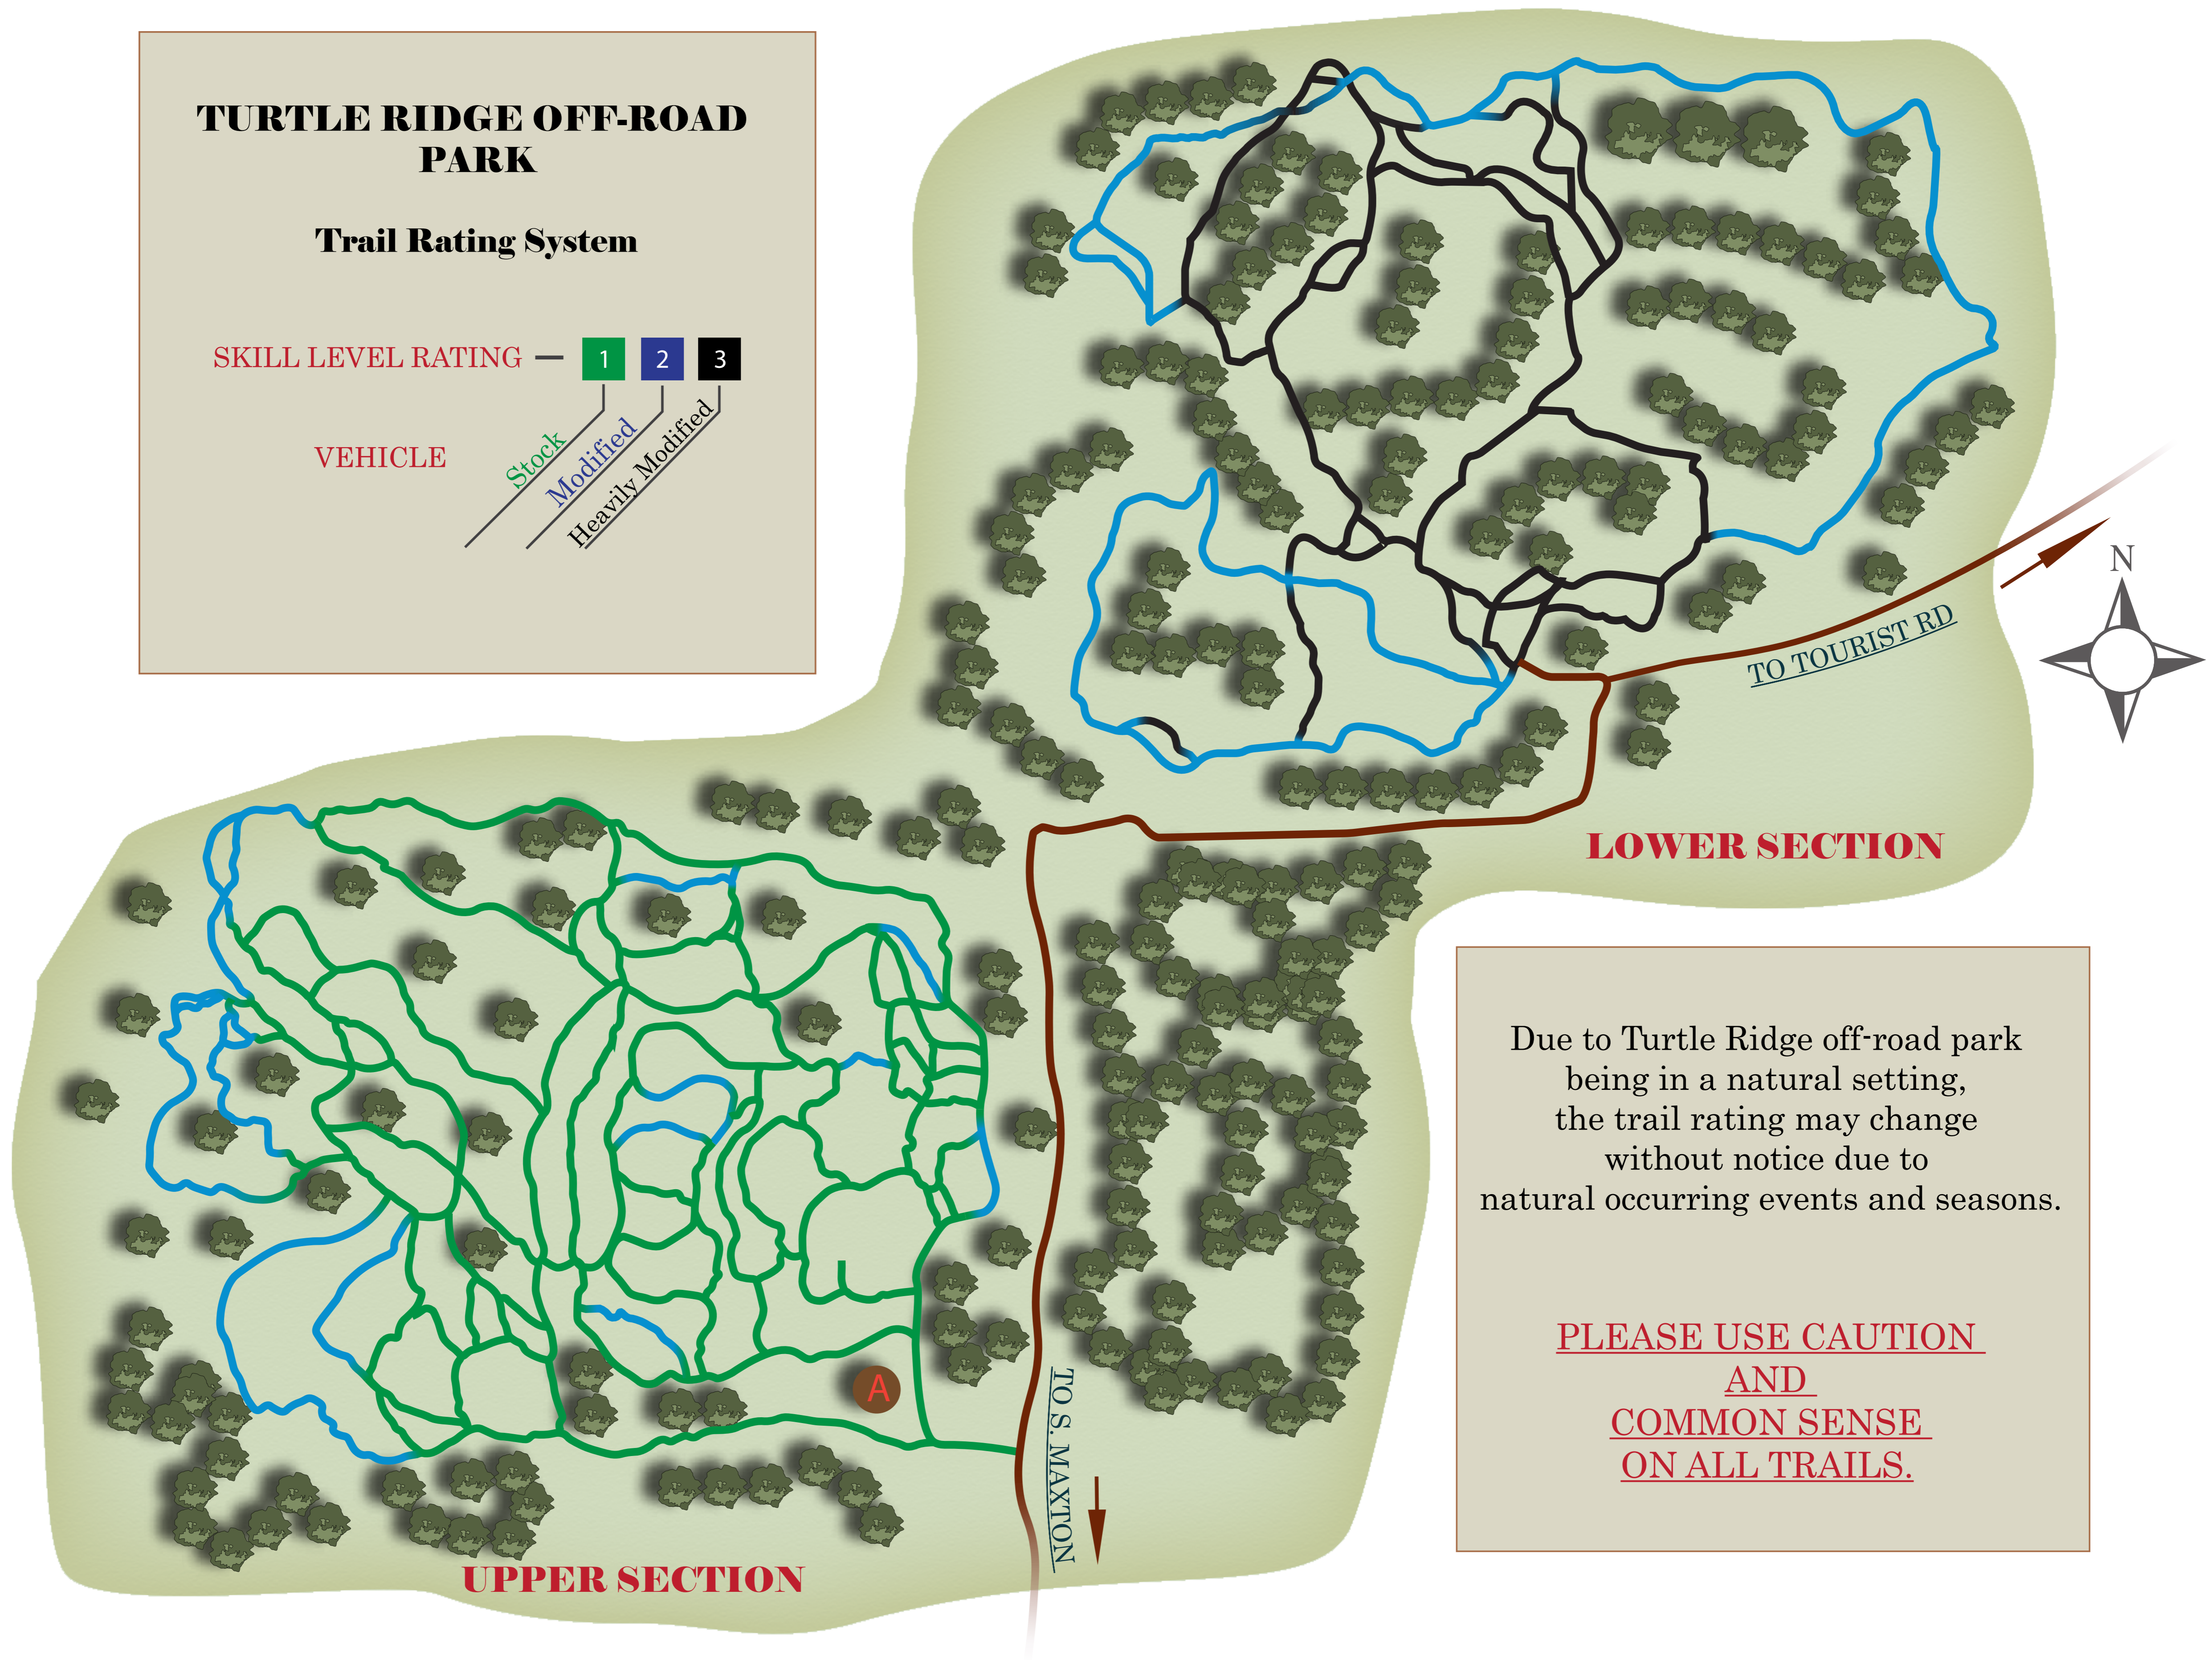

# TURTLE RIDGE OFF-ROAD PARK

## Trail Rating System

SKILL LEVEL RATING — 1 2 3

VEHICLE

Stock

Modified

Heavily Modified

**LOWER SECTION**

**UPPER SECTION**

Due to Turtle Ridge off-road park being in a natural setting, the trail rating may change without notice due to natural occurring events and seasons.

PLEASE USE CAUTION  
AND  
COMMON SENSE  
ON ALL TRAILS.